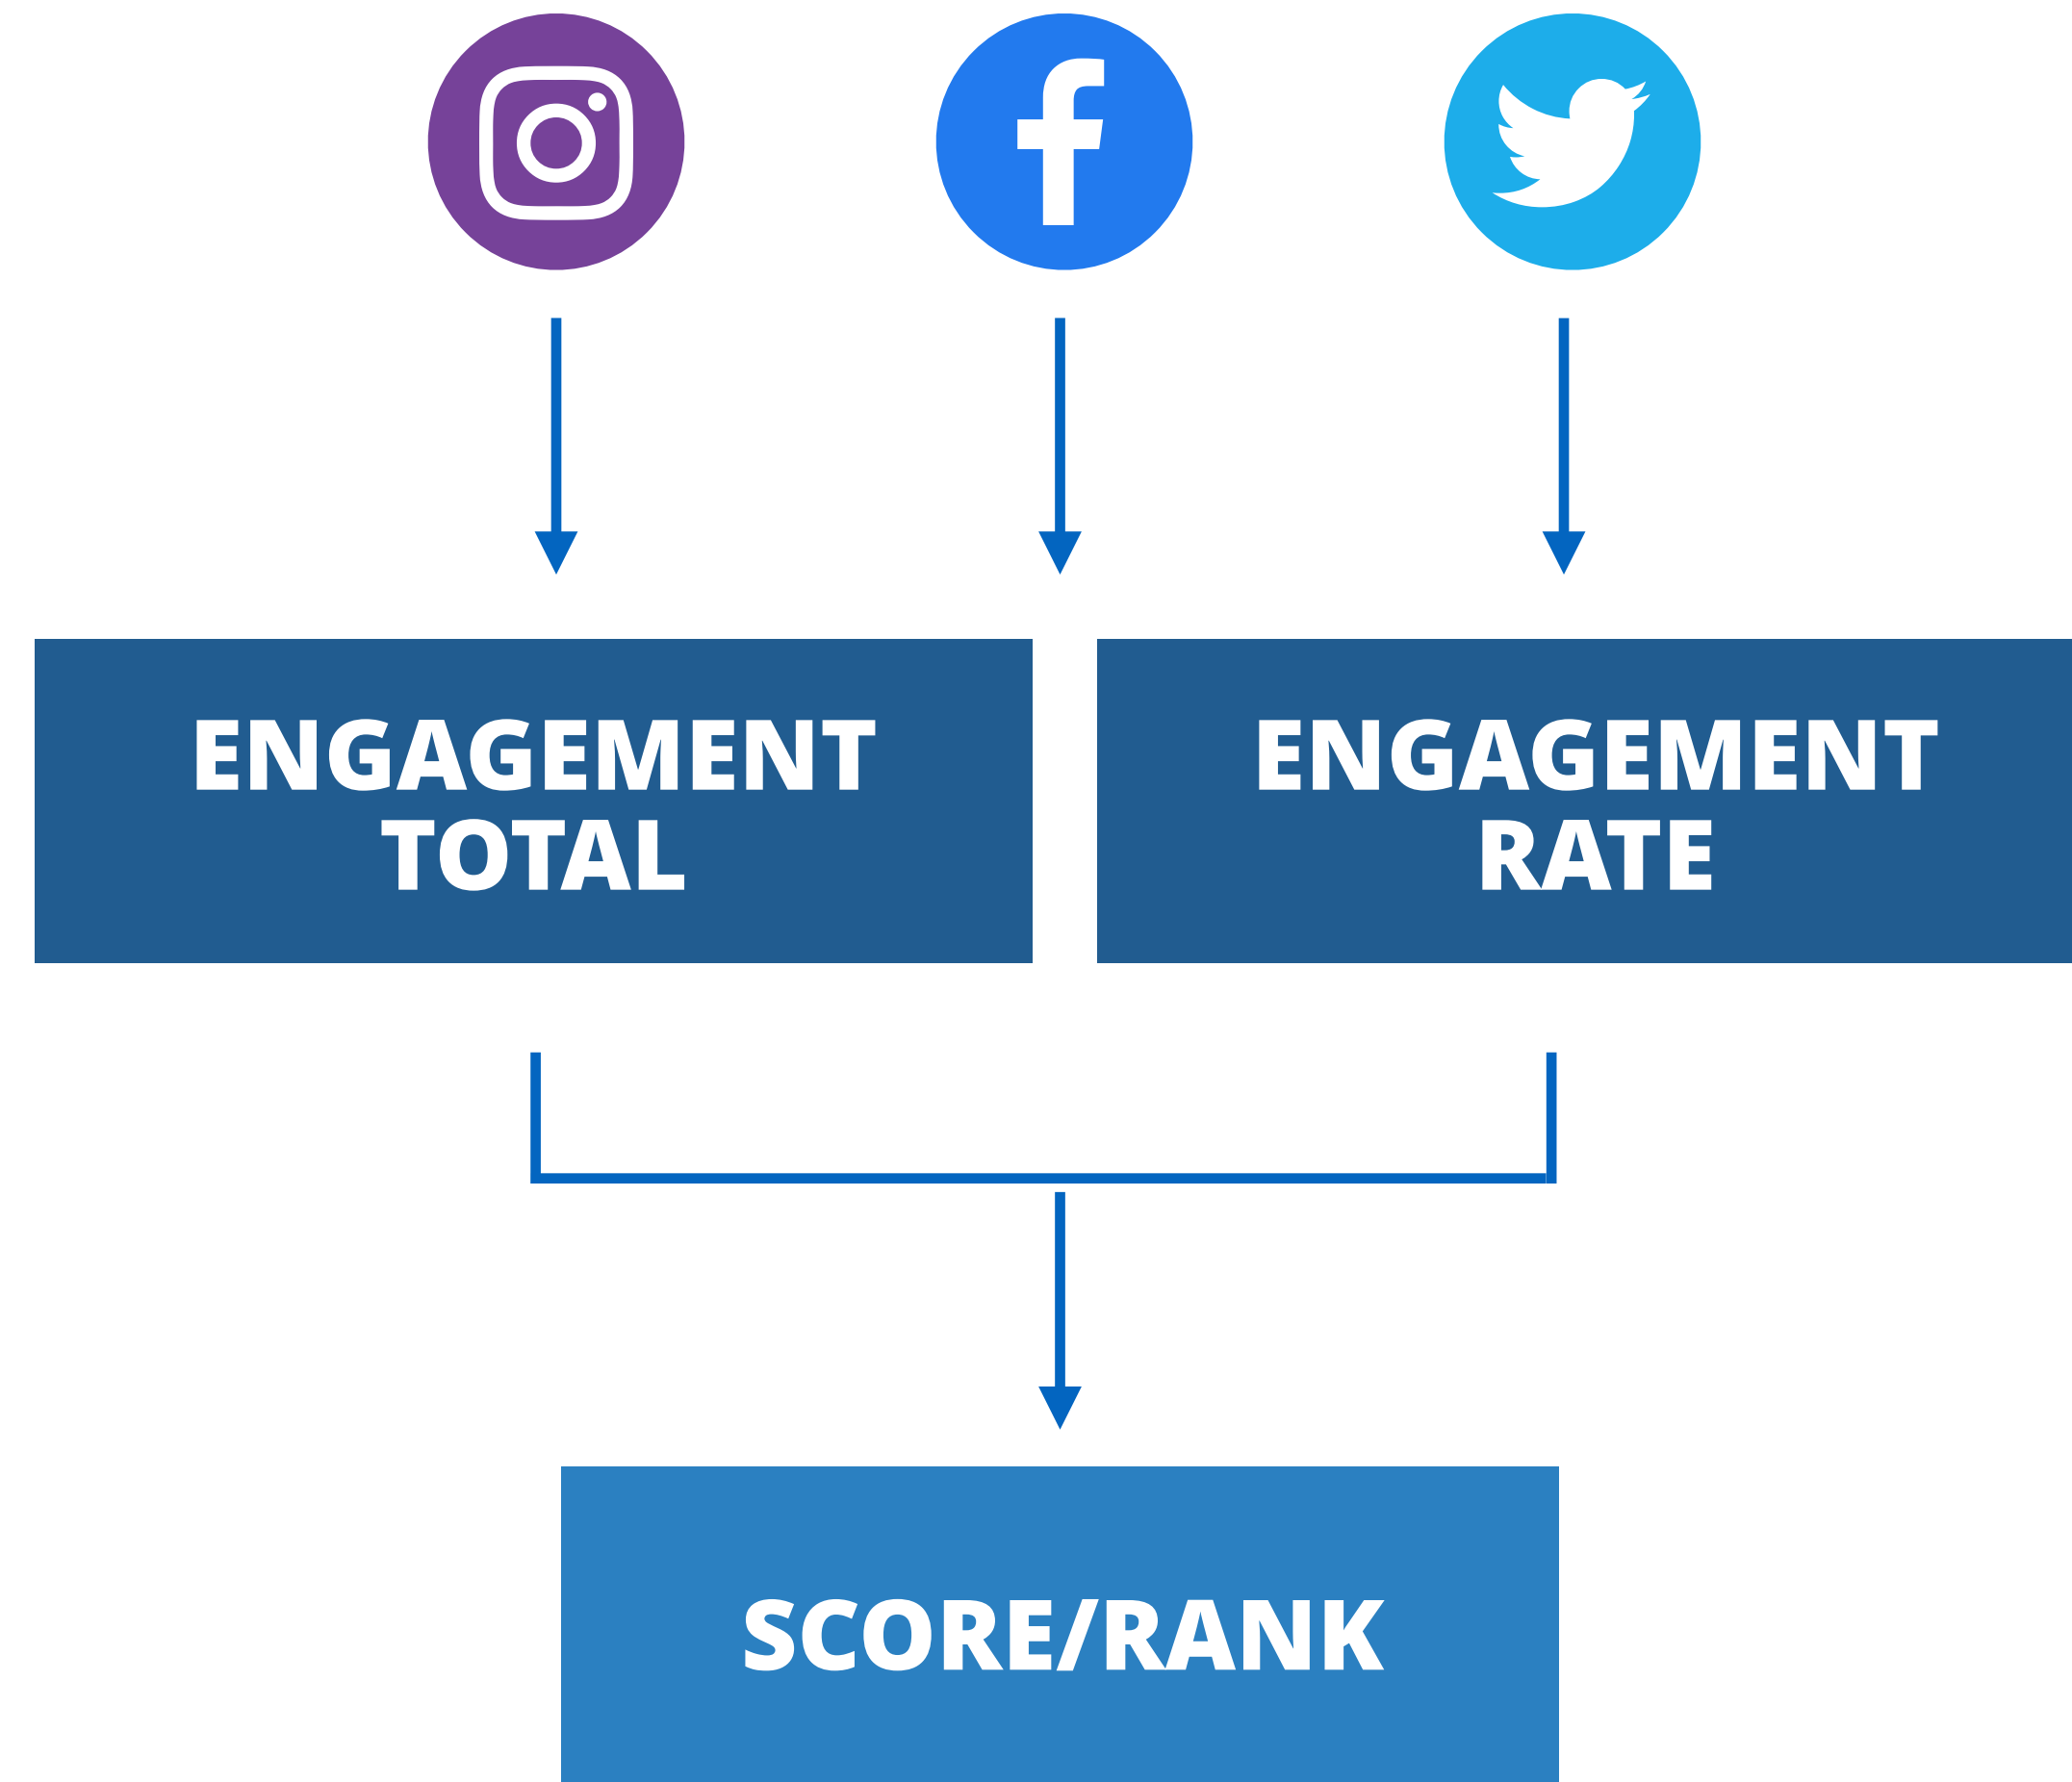

Rankings and Methodology

We surveyed 353 colleges and universities between June 1, 2019 and May 31, 2020 on Facebook, Instagram, and Twitter. Using this data and a weighted formula, we generated an overall engagement ranking for each school **that blends total engagement and engagement rates.**

The top-ranked colleges and universities on social media have high engagement rates with average or better audience size and posting volumes.

[Read the full article online »](#)